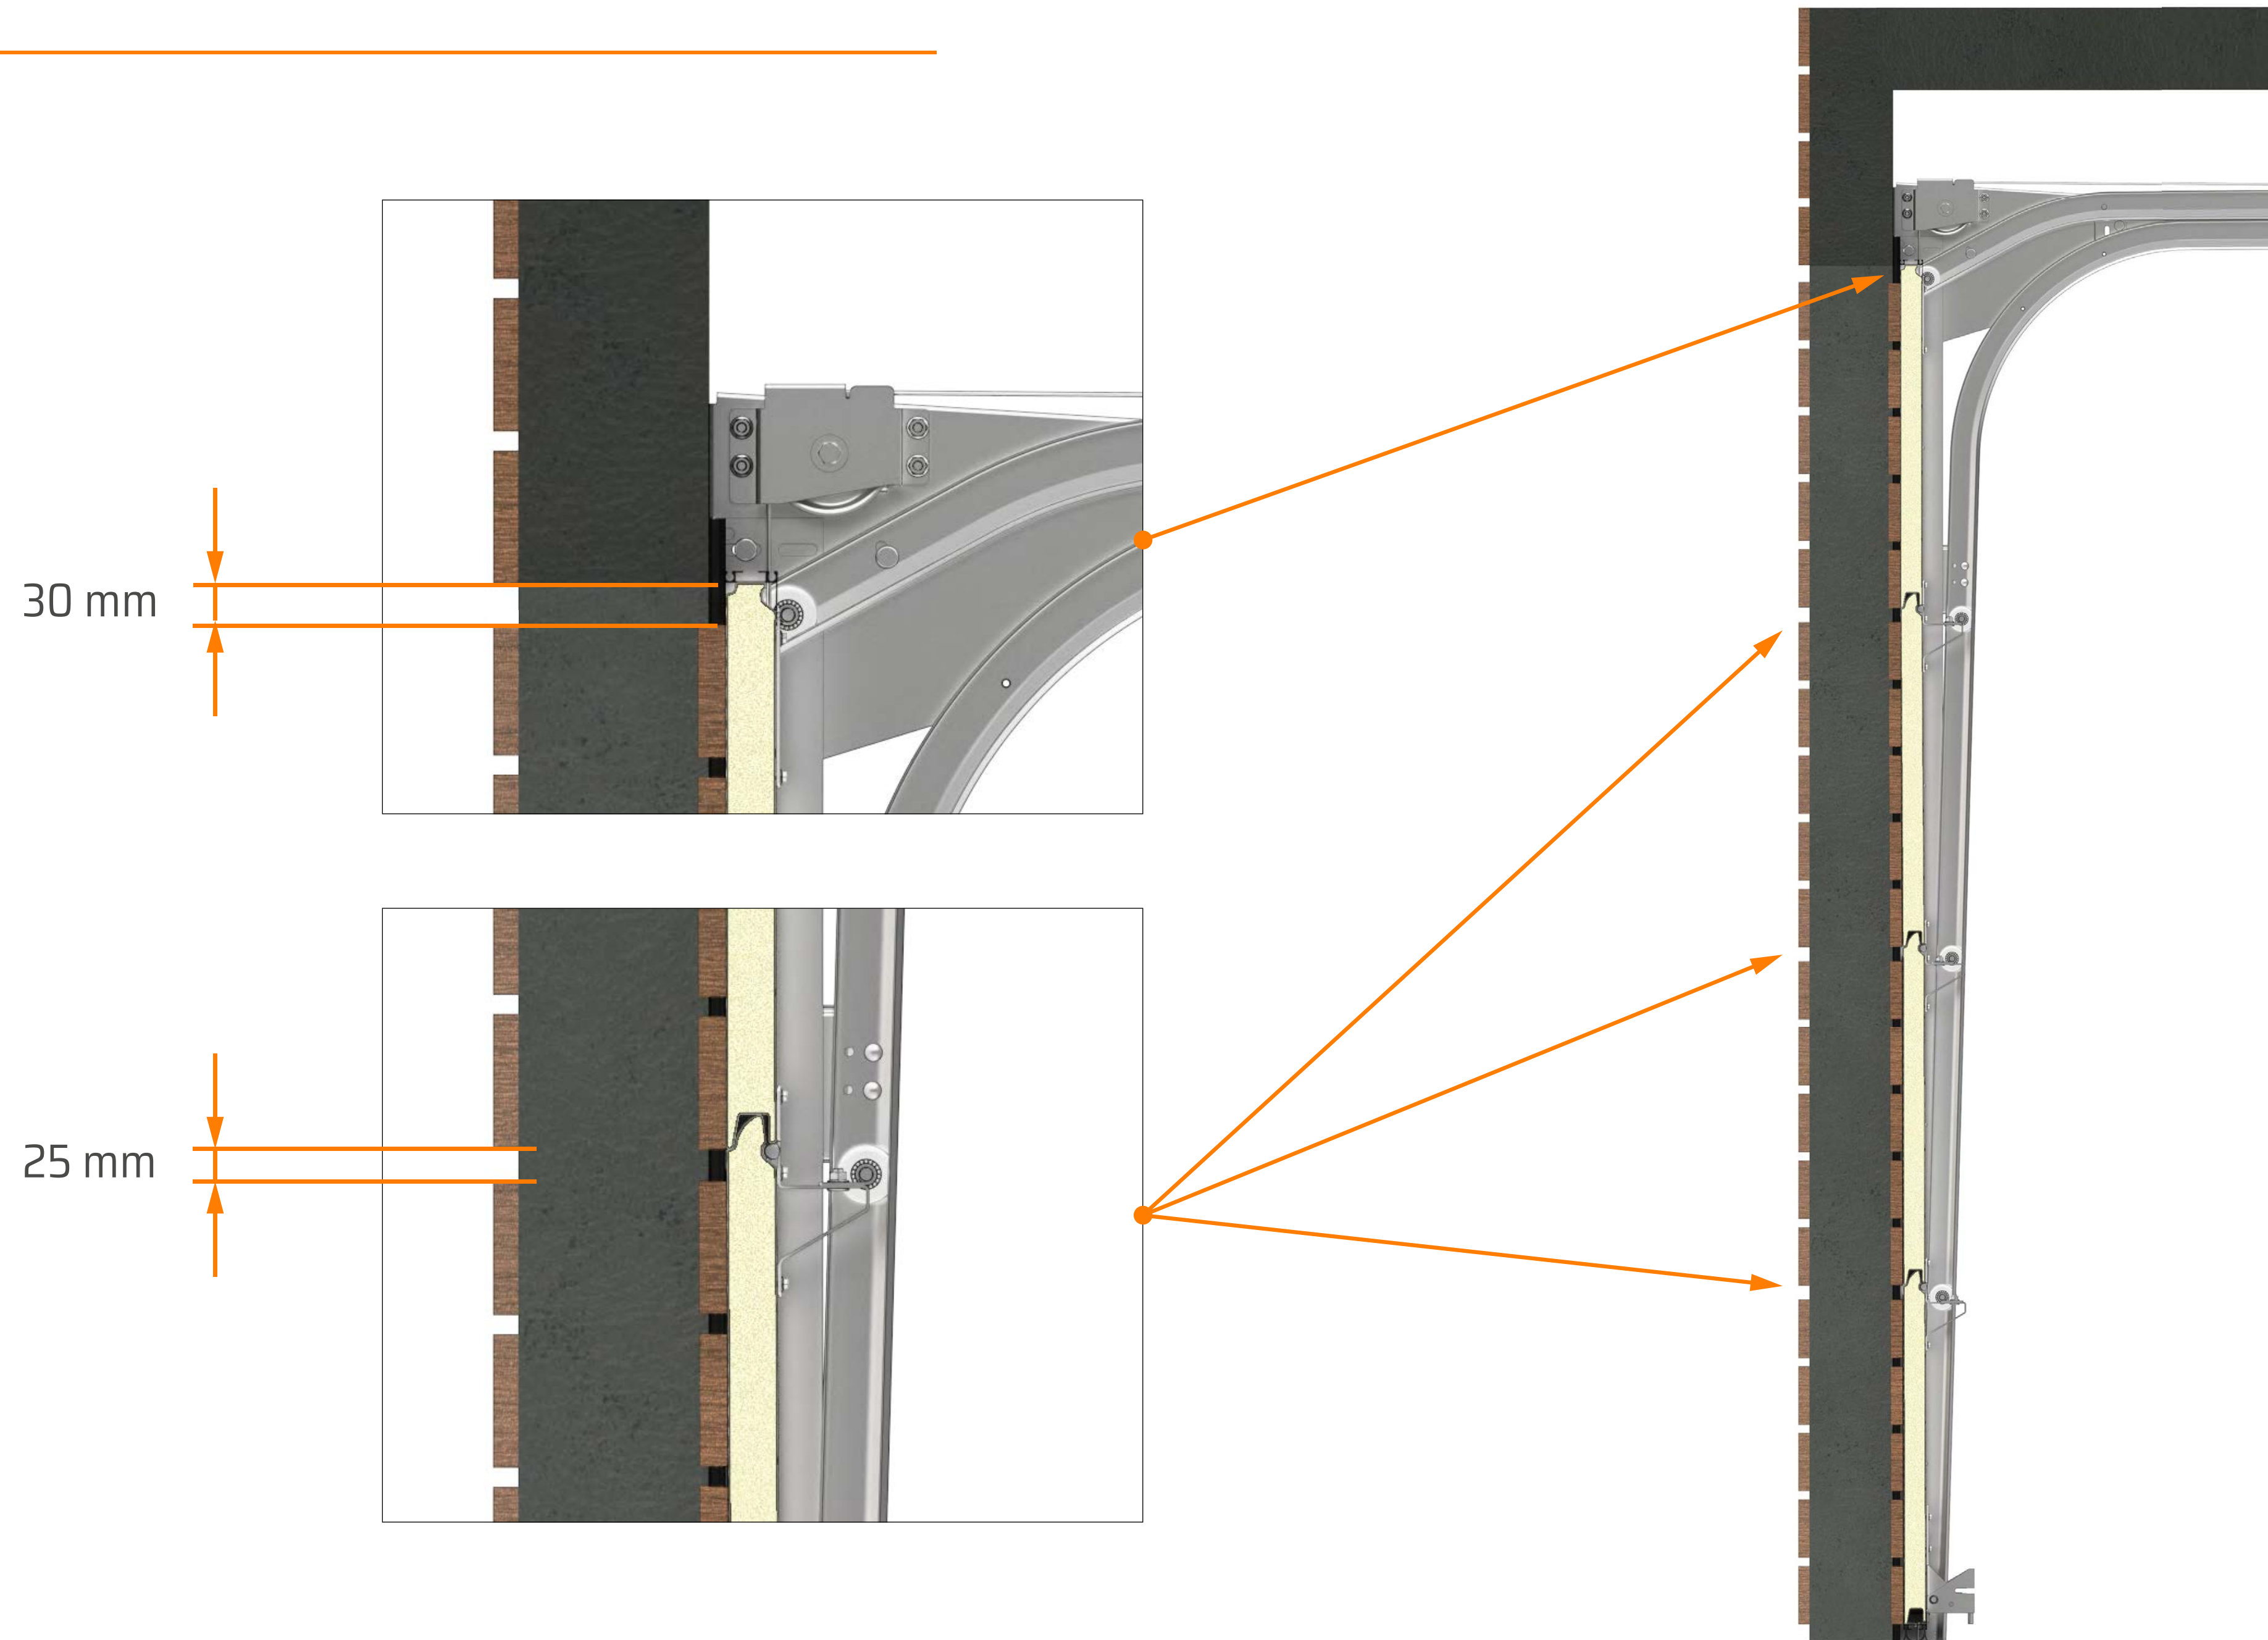

KRISPOL FACADE GARAGE DOORS

KRISPOL FACADE GARAGE DOORS

- 1 - Door facade cladding,
max. thickness 20 mm
- to be provided by the Client
- 2 - Building facade cladding,
- to be provided by the Client
- 3 - KRISPOL industrial sectional
door with any track system

KRISPOL FACADE GARAGE DOORS