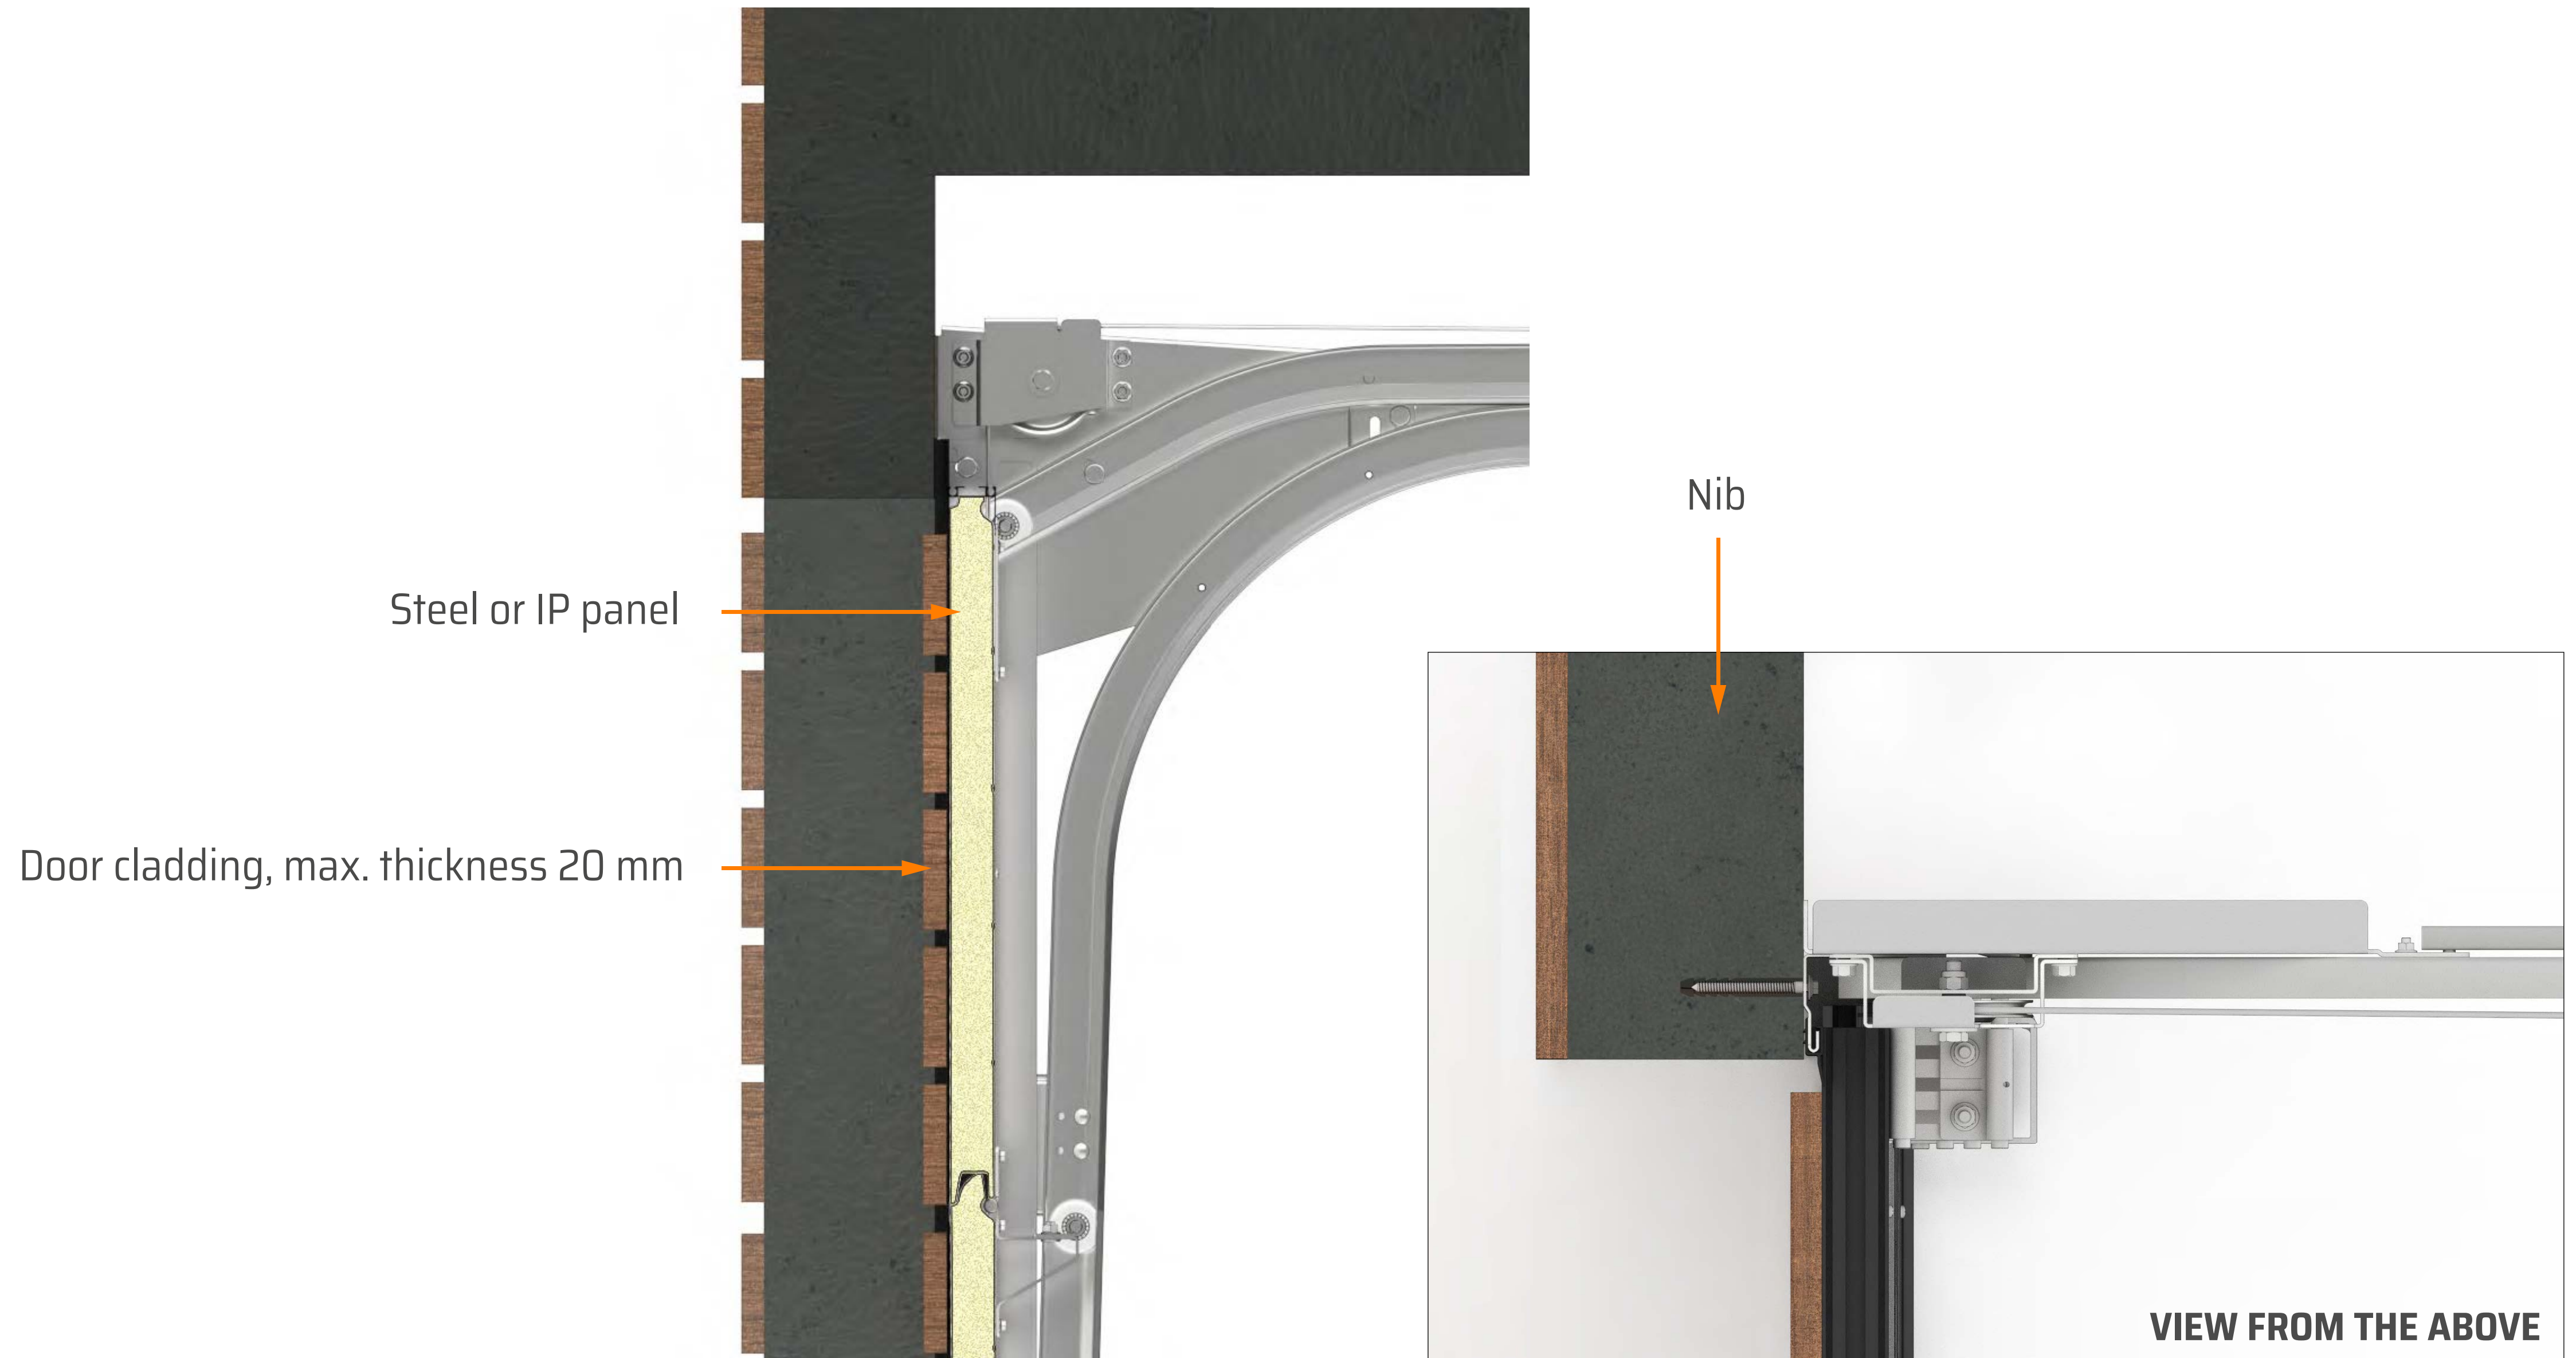

KRISPOL FACADE GARAGE DOORS

KRISPOL FACADE GARAGE DOORS

- 1 - Door facade cladding,
max. thickness 20 mm
- to be provided by the Client
- 2 - Building facade cladding,
- to be provided by the Client
- 3 - KRISPOL industrial sectional
door with any track system

KRISPOL FACADE GARAGE DOORS