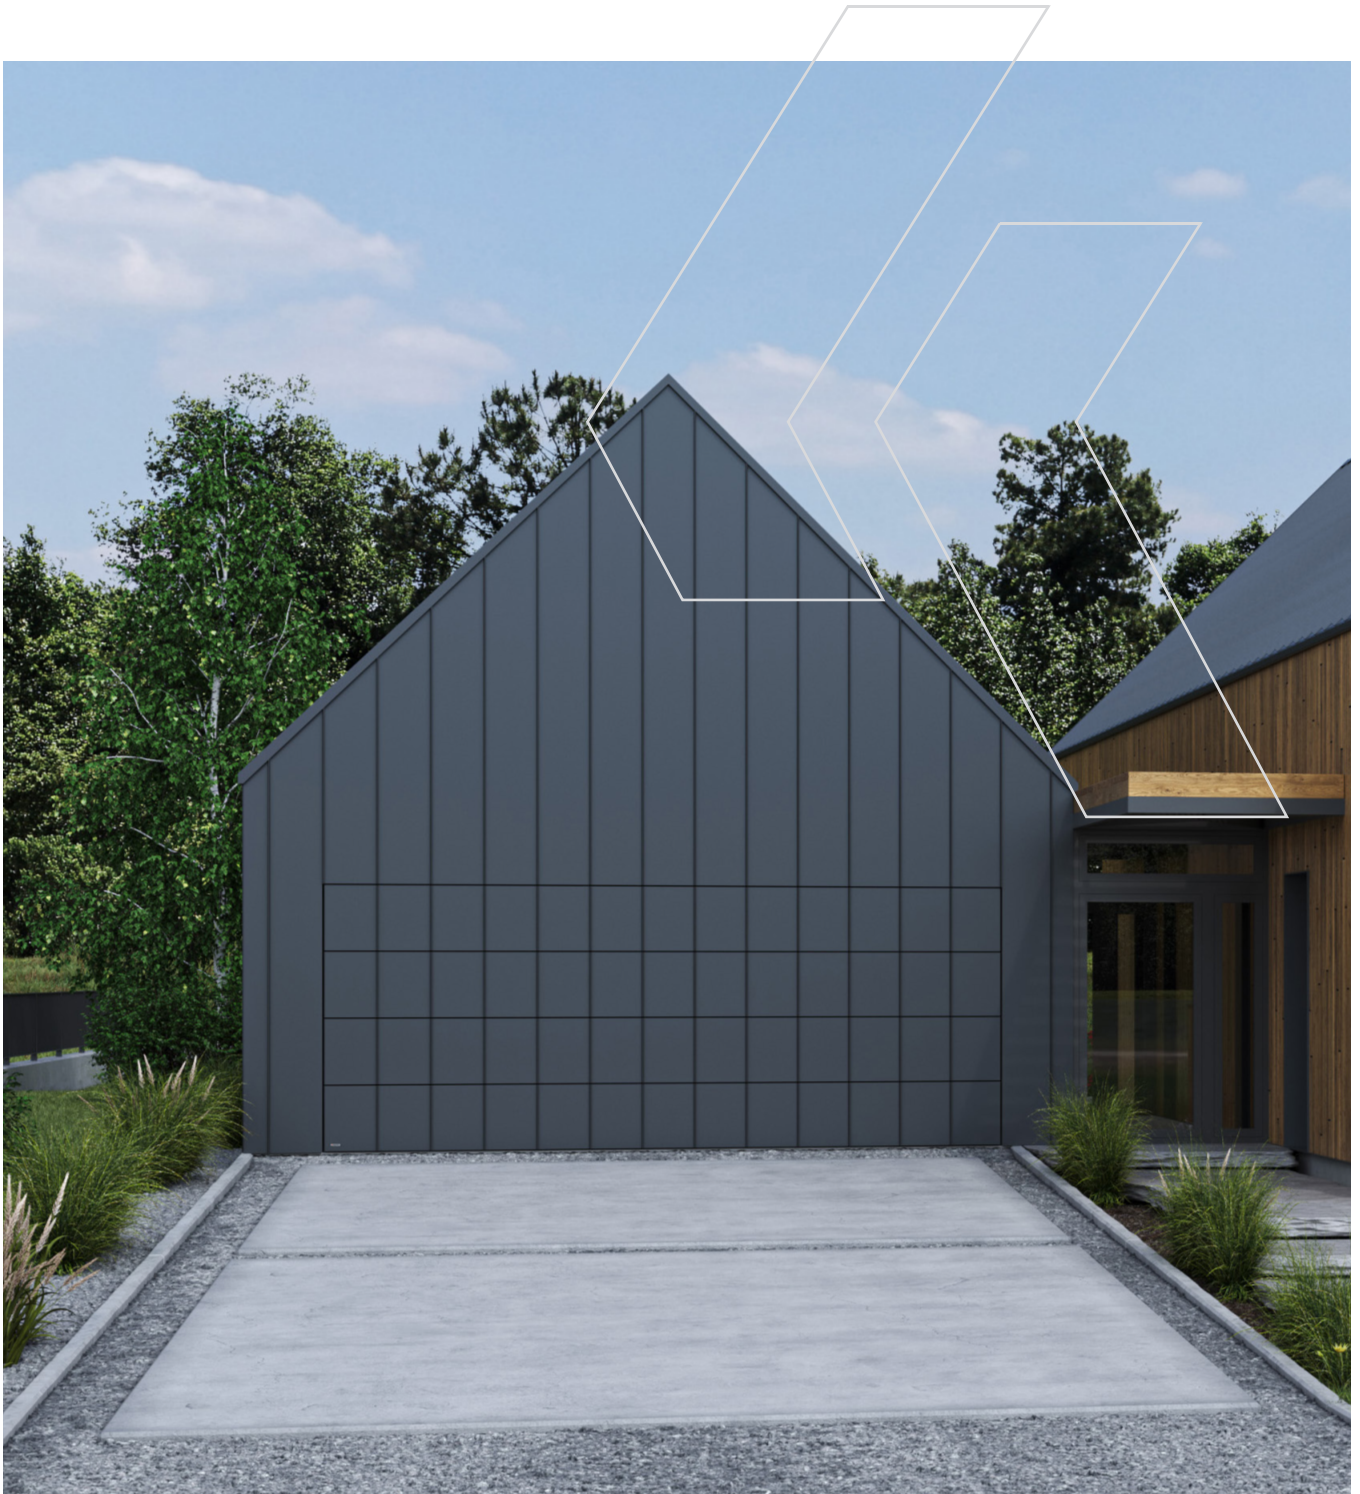

# FACADE GARAGE DOOR

*Perfectly Tailored to Your Architecture*

# FACADE GARAGE DOOR

flush with the facade / installation behind an opening

**Discover the beauty combined with advanced technology in the new KRISPOL facade garage door.** Utilizing the latest technological solutions, we have created a garage door that is not only functional but also aesthetically integrated with the facade.

The invisible, flush with the facade or mounted behind the opening, our facade garage door is a solution that allows you to maintain the coherence and harmony of your building's design.

6.

1. Facade fastening of vertical angles 325/95
2. Cover of the vertical angle of the facade garage door
3. Mounting base for the vertical angle

4. Cover of the lintel strip of the facade garage door
5. Facade fastening of lintel strip 325/240
6. Garage door cladding

The construction of the KRISPOL facade gate is based on the proven and reliable mechanism of KRISPOL industrial doors. This innovative technological solution makes the facade gate a kind of hybrid between a garage door and an industrial door, capable of supporting a heavier facade cladding weight, ensuring safety and durability for many years.