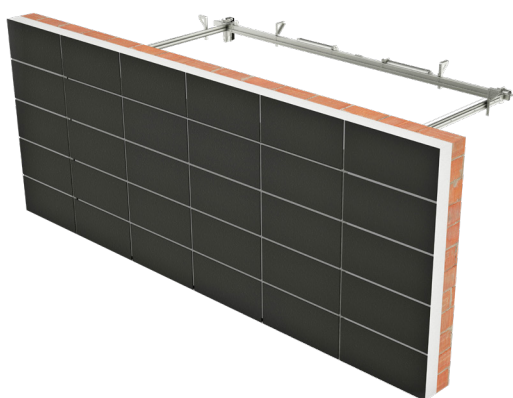

The construction of the KRISPOL facade gate is based on the proven and reliable mechanism of KRISPOL industrial doors. This innovative technological solution makes the facade gate a kind of hybrid between a garage door and an industrial door, capable of supporting a heavier facade cladding weight, ensuring safety and durability for many years.

The innovative system of fastenings and other structural elements, along with the industrial drive of the KRISPOL facade gate adapted to a greater load, provide durability and stability to the entire structure.

FLUSH WITH THE FACADE