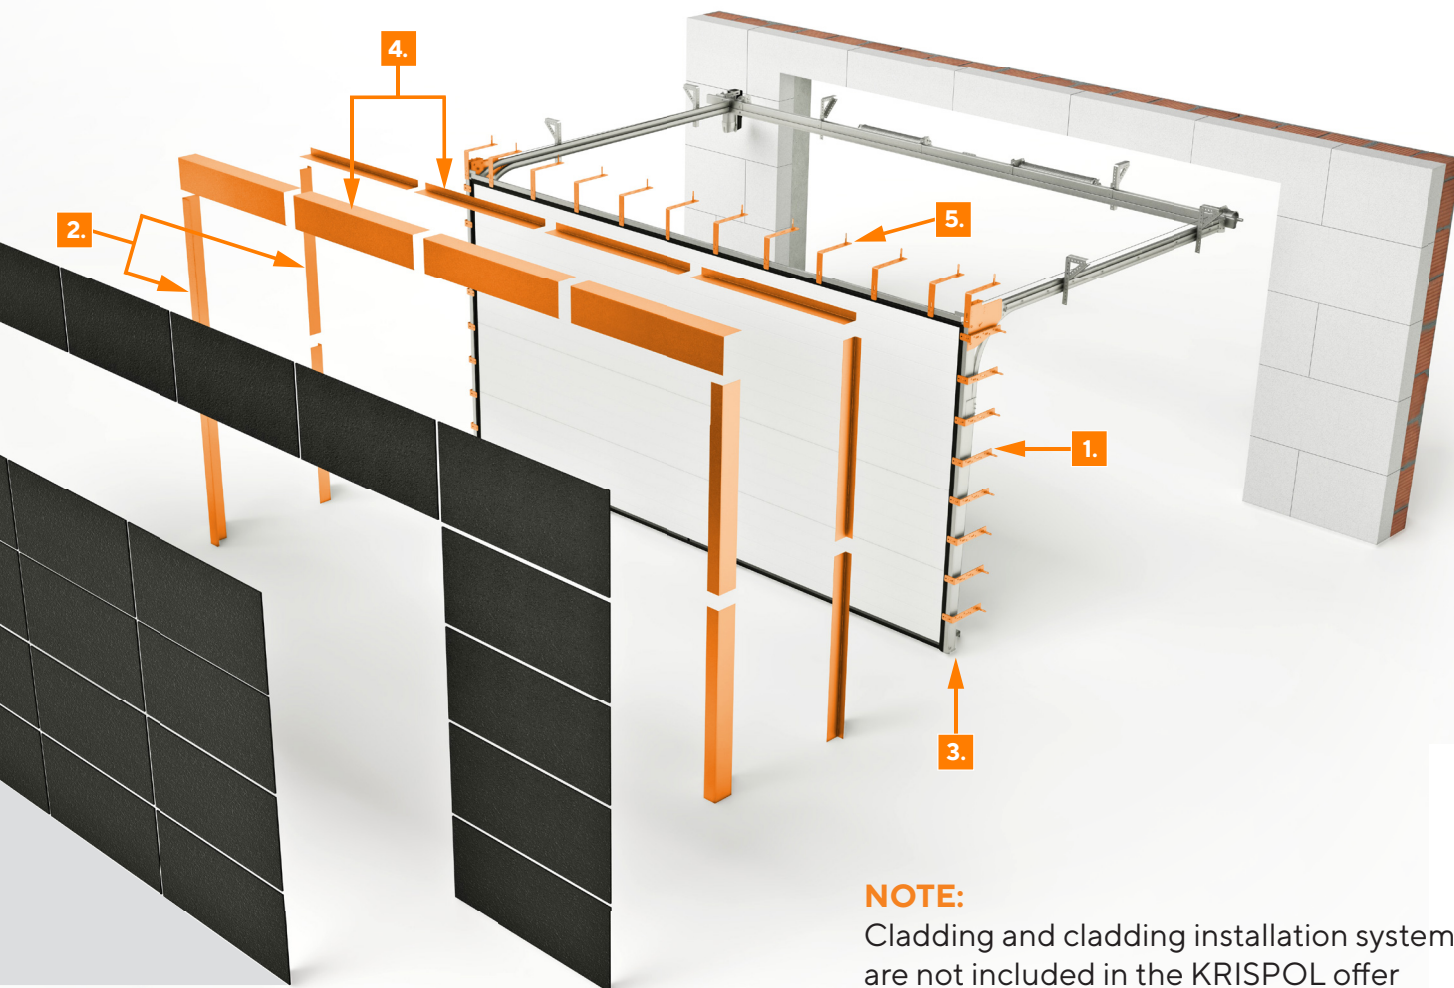

NOTE:
Cladding and cladding installation system are not included in the KRISPOL offer